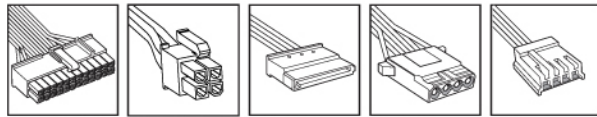

## ATX-VS450W

20+4PINX1 12V P4X1 SATAX2 4PINX4 FDDX1

20+4 PIN Exposed (500mm)x1 ; 12V P4 Exposed (500mm)x1  
 PATA Exposed (400mm)+PATA(150mm)+SATA(150mm)+FDD(150mm)x1  
 PATA Exposed (400mm)+PATA(150mm)+SATA(150mm)x1  
 Total : (20+4Px1 , P4x1 , PATAx4 , SATAx2 , FDDx1)

## ATX-VS500W

20+4PINX1 12V P4X1 6+2PINX1 SATAX3 4PINX4 FDDX1

20+4 PIN Sleeveings (500mm)x1 ; 12V P4 Exposed (500mm)x1  
 PATA Exposed (400mm)+PATA(150mm)+SATA(150mm)+SATA(150mm)x1  
 PATA Exposed (400mm)+PATA(150mm)+SATA(150mm)+FDD(150mm) x1  
 PCIe 6+2P Exposed (400mm)x1  
 Total : (20+4Px1 , P4x1 , PATAx4 , SATAx3 , FDDx1 , PCIe 6+2Px1)