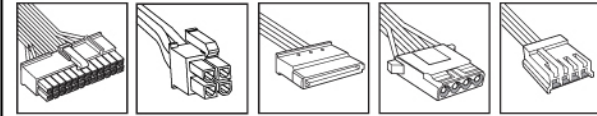

ATX-VN500W

20+4PINX1 12V P4X1 SATAX2 4PINX4 FDDX1

20+4 PIN Exposed (500mm)x1 ; 12V P4 Exposed (500mm)x1
PATA Exposed (400mm)+PATA(150mm)+SATA(150mm)+FDD(150mm)x1
PATA Exposed (400mm)+PATA(150mm)+SATA(150mm)x1
Total : (20+4Px1 , P4x1 , PATAx4 , SATAx2 , FDDx1)

AC Input	115-230VAC , 8A/4A , 50-60HZ				
DC Output Voltage	+3.3V	+5V	+12V	-12V	+5Vsb
Max Output Current	16A	16A	36A	0.3A	2.5A
Combined Power	100W	432W	3.6W	12.5W	
Total Power	500W