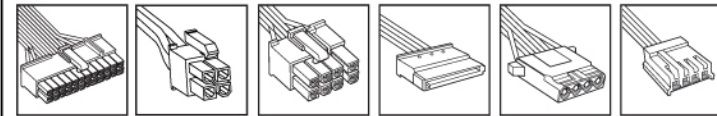

ATX-VD500W

20+4PINX1 12V P4X1 6+2PINX1 SATAX3 4PINX4 FDDX1

20+4 PIN Sleeveings (500mm)x1 ; 12V P4 Exposed (500mm)x1
PATA Exposed (400mm)+PATA(150mm)+SATA(150mm)+SATA(150mm)x1
PATA Exposed (400mm)+PATA(150mm)+SATA(150mm)+FDD(150mm) x1
PCIe 6+2P Exposed (400mm)x1
Total : (20+4Px1 , P4x1 , PATAx4 , SATAx3 , FDDx1 , PCIe 6+2Px1)

AC Input	115-230VAC , 8A/4A , 50-60HZ				
DC Output Voltage	+3.3V	+5V	+12V	-12V	+5Vsb
Max Output Current	16A	16A	36A	0.3A	2.5A
Combined Power	100W	432W	3.6W	12.5W	
Total Power	500W