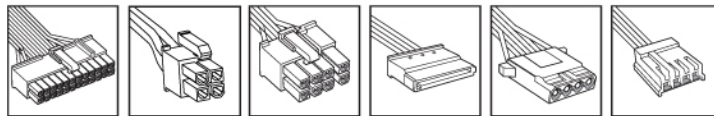

## ATX-VS450W

20+4PINX1 12V P4X1 SATAX2 4PINX4 FDDX1

20+4 PIN Exposed (500mm)x1 ; 12V P4 Exposed (500mm)x1  
 PATA Exposed (400mm)+PATA(150mm)+SATA(150mm)+FDD(150mm)x1  
 PATA Exposed (400mm)+PATA(150mm)+SATA(150mm)x1  
 Total : (20+4Px1 , P4x1 , PATAx4 , SATAx2 , FDDx1)

## ATX-VS500W

20+4PINX1 12V P4X1 6+2PINX1 SATAX3 4PINX4 FDDX1

20+4 PIN Sleeveings (500mm)x1 ; 12V P4 Exposed (500mm)x1  
 PATA Exposed (400mm)+PATA(150mm)+SATA(150mm)+SATA(150mm)x1  
 PATA Exposed (400mm)+PATA(150mm)+SATA(150mm)+FDD(150mm) x1  
 PCIe 6+2P Exposed (400mm)x1  
 Total : (20+4Px1 , P4x1 , PATAx4 , SATAx3 , FDDx1 , PCIe 6+2Px1)